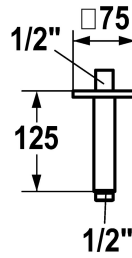

KWC Shower arm

Modell-Linie: SHOWERCULTURE | 26.000.823.179
Showers | Shower arms

KWC-No.

122522
chromeline, L 125

3600013606
brushed gold, L 125

125554
matt black, L 125

125555
brushed steel, L 125

3600013607
brushed copper, L 125

3600013620
brushed graphite, L 125

Farbcode

chromeline

brushed gold

matt black

brushed steel

brushed copper

brushed graphite

* Shower arm
- with escutcheon square

- suitable for all KWC shower heads
* Connecting thread 1/2"

Technical Data

Anschluss

G 1/2"

Durchmesser

75 x 75

Farbcode

brushed graphite

Installationsart

Deckenmontage

Artikeltyp

Brausearm

Mass Länge

L 125

Material