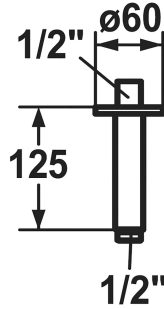

## KWC Shower arm

Modell-Linie: **SHOWERCULTURE** | 26.000.820.178  
Showers | Shower arms

### KWC-No.

**122521**  
chromeline, L 125

**3600013604**  
brushed gold, L 125

**125552**  
matt black, L 125

**125553**  
brushed steel, L 125

**3600013617**  
brushed copper, L 125

**3600013605**  
brushed graphite, L 125

### Technical Data

Connection

G 1/2"

Diameter

D60

Color\_code

brushed copper

Installation\_type

Ceiling mounted

Article type

Shower arm

Measure\_L

L 125

material

Brass