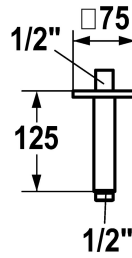

KWC Shower arm

Modell-Linie: SHOWERCULTURE | 26.000.823.178
Showers | Shower arms

KWC-No.

122522
chromeline, L 125

3600013606
brushed gold, L 125

125554
matt black, L 125

125555
brushed steel, L 125

3600013607
brushed copper, L 125

3600013620
brushed graphite, L 125

Farbcode

chromeline

brushed gold

matt black

brushed steel

brushed copper

brushed graphite

NEW

* Shower arm
- with escutcheon square

- suitable for all KWC shower heads
* Connecting thread 1/2"

Technical Data

Anschluss

G 1/2"

Durchmesser

75 x 75

Farbcode

brushed copper

Installationsart

Deckenmontage

Artikeltyp

Brausearm

Mass Länge

L 125