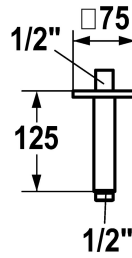

### KWC-No.

**122522**  
chromeline, L 125

**3600013606**  
brushed gold, L 125

**125554**  
matt black, L 125

**125555**  
brushed steel, L 125

**3600013607**  
brushed copper, L 125

**3600013620**  
brushed graphite, L 125

- suitable for all KWC shower heads  
\* Connecting thread 1/2"

### Technical Data

Anschluss

G 1/2"

Durchmesser

75 x 75

Farbcode

brushed gold

Installationsart

Deckenmontage

Artikeltyp

Brausearm

Mass Länge

L 125

Material

Messing

NEW