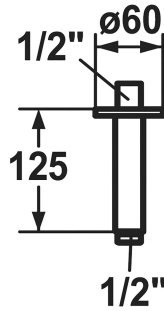

KWC Shower arm

Modell-Linie: **SHOWERCULTURE** | 26.000.820.179
Showers | Shower arms

KWC-No.

122521
chromeline, L 125

3600013604
brushed gold, L 125

125552
matt black, L 125

125553
brushed steel, L 125

3600013617
brushed copper, L 125

3600013605
brushed graphite, L 125

* Shower arm
- with escutcheon round

Color_code

chromeline

brushed gold

matt black

brushed steel

brushed copper

brushed graphite

- suitable for all KWC shower heads
* Connecting thread 1/2"

NEW

Technical Data

Connection

G 1/2"

Diameter

D60

Color_code

brushed graphite

Installation_type

Ceiling mounted

Article type

Shower arm

Measure_L

L 125