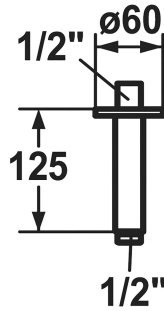

KWC Shower arm

Modell-Linie: **SHOWERCULTURE** | 26.000.820.175
Showers | Shower arms

KWC-No.

122521
chromeline, L 125

3600013604
brushed gold, L 125

125552
matt black, L 125

125553
brushed steel, L 125

3600013617
brushed copper, L 125

3600013605
brushed graphite, L 125

* Shower arm
- with escutcheon round

Color_code

chromeline

brushed gold

matt black

brushed steel

brushed copper

brushed graphite

- suitable for all KWC shower heads
* Connecting thread 1/2"

NEW

Technical Data

Connection

G 1/2"

Diameter

D60

Color_code

brushed gold

Installation_type

Ceiling mounted

Article type

Shower arm

Measure_L

L 125