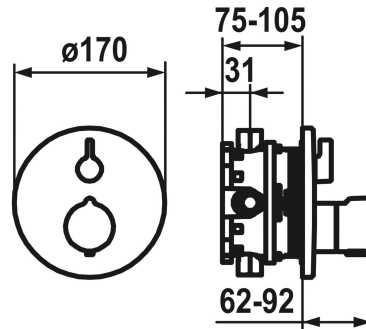

KWC

Trim kit - thermostatic mixer - shower style

Modell-Linie: SHOWERCULTURE | 21.004.802.179

Showers | Manual shower

KWC-No.

124011

chromeline

3600013587

½", without shut-off valve, 39.999.900.931

¾" (½"), with shut-off valve, 39.999.910.931

Technical Data

Durchflussmenge

19 l/min (3 bar)

Durchmesser

D170

Bedienung