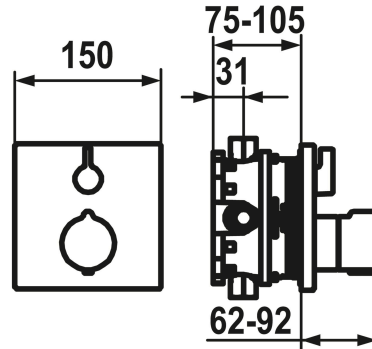

KWC

Trim kit - thermostatic mixer - shower design

Modell-Linie: SHOWERCULTURE | 21.004.801.179

Showers | Manual shower

KWC-No.

124008

chromeline

3600013582

½", without shut-off valve, 39.999.900.931

¾" (½"), with shut-off valve, 39.999.910.931

Technical Data

Durchflussmenge

19 l/min (3 bar)

Durchmesser

150 x 150

Bedienung