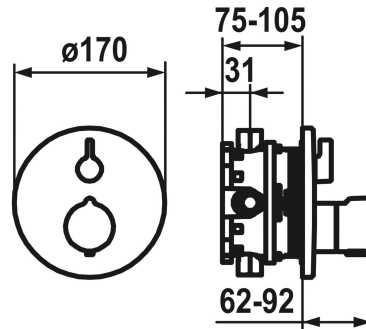

KWC

Trim kit - thermostatic mixer - shower style

Modell-Linie: SHOWERCULTURE | 21.004.802.178

Showers | Manual shower

KWC-No.

124011

chromeline

3600013587

½", without shut-off valve, 39.999.900.931

¾" (½"), with shut-off valve, 39.999.910.931

Technical Data

Durchflussmenge

19 l/min (3 bar)

Durchmesser

D170

Bedienung