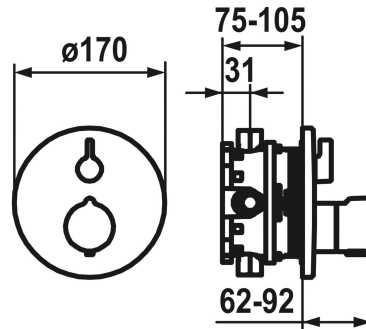

KWC

Trim kit - thermostatic mixer - shower style

Modell-Linie: SHOWERCULTURE | 21.004.802.175

Showers | Manual shower

KWC-No.

124011

chromeline

3600013587

½", without shut-off valve, 39.999.900.931

¾" (½"), with shut-off valve, 39.999.910.931

Technical Data

Durchflussmenge

19 l/min (3 bar)

Durchmesser

D170

Bedienung