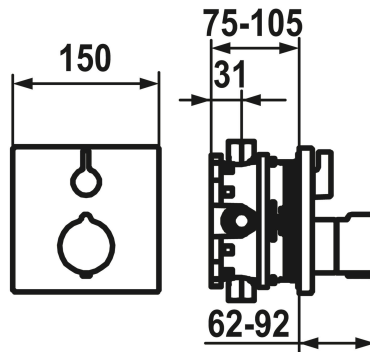

## KWC

Trim kit - thermostatic mixer - shower design

Modell-Linie: SHOWERCULTURE | 21.004.801.178

Showers | Manual shower

### KWC-No.

**124008**

chromeline

**3600013582**

brushed gold

**125545**

matt black

**124967**

½", without shut-off valve, 39.999.900.931

¾" (½"), with shut-off valve, 39.999.910.931

### Technical Data

Durchflussmenge

19 l/min (3 bar)

Durchmesser

150 x 150

Bedienung

frontbedient

Farbcode