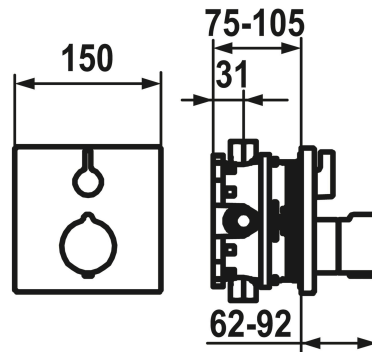

KWC

Trim kit - thermostatic mixer - shower design

Modell-Linie: SHOWERCULTURE | 21.004.801.175

Showers | Manual shower

KWC-No.

124008

chromeline

3600013582

½", without shut-off valve, 39.999.900.931

¾" (½"), with shut-off valve, 39.999.910.931

Technical Data

Durchflussmenge

19 l/min (3 bar)

Durchmesser

150 x 150

Bedienung