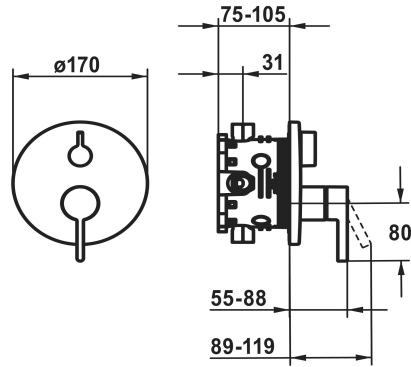

KWC BEVO Trim kit - lever mixer - tub

Modell-Linie: BEVO | 20.424.510.179
Showers | Exposed bath mixer

KWC-No.

124634 chromeline
124636 chromeline, with safety device DIN EN 1717
3600013570 brushed gold
3600013576 brushed gold, with safety device DIN EN 1717
125027 matt black
125028 matt black, with safety device DIN EN 1717
125054 brushed steel
125055 brushed steel, with safety device DIN EN 1717
3600013571 brushed copper
3600013565 brushed copper, with safety device DIN EN 1717
3600013572 brushed graphite
3600013579 brushed graphite, with safety device DIN EN 1717

NEW

- * Trim kit with function unit
- * Outflow top and below
- * Turning handle for diverter
- * KWC cartridge M 35 H
- with ceramic discs
- flow rate and temperature continuously variable
- * Scope of delivery:

- Function unit, lever, cap, sleeve, cover plate, holder for escutcheon, diverter
- Fastening of the cover plate without screws
- * To be ordered separately:
- Unit for concealed installation KWC BLUEBOX®
- ½", without shut-off valve, 39.999.900.931
- ¾" (½"), with shut-off valve, 39.999.910.931

Technical Data

A_Outlet (UP)	19 l/min (3 bar)
Diameter	D170
Handling	front lever
Color_code	brushed graphite
Installation_type	Wall mounted
Article type	Lever mixer

KWC BEVO

Trim kit - lever mixer - tub

Modell-Linie: BEVO | 20.424.510.179