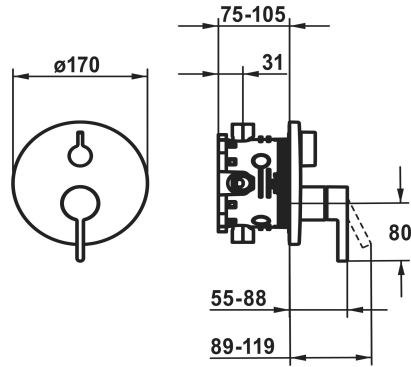

## KWC BEVO

Trim kit - lever mixer - tub

Modell-Linie: BEVO | 20.424.500.178

Showers | Exposed bath mixer

### KWC-No.

**124634**  
chromeline

**124636**  
chromeline, with safety device DIN EN 1717

**3600013570**  
brushed gold

**3600013576**  
brushed gold, with safety device DIN EN 1717

**125027**  
matt black

### Technical Data

A_Outlet (UP)	19 l/min (3 bar)
Diameter	D170
Handling	front lever
Color_code	brushed copper
Installation_type	Wall mounted
Article type	Lever mixer