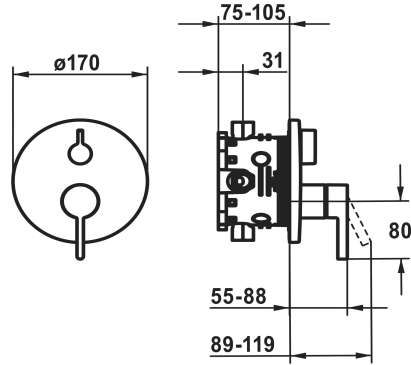

KWC BEVO Trim kit - lever mixer - tub

Modell-Linie: BEVO | 20.424.500.175
Showers | Exposed bath mixer

KWC-No.	Color_code	Concealed_unit
124634 chromeline	chromeline	Trim kit
124636 chromeline, with safety device DIN EN 1717	chromeline	Trim kit, with vacuum breaker
3600013570 brushed gold	brushed gold	Trim kit
3600013576 brushed gold, with safety device DIN EN 1717	brushed gold	Trim kit, with vacuum breaker
125027 matt black	matt black	Trim kit
125028 matt black, with safety device DIN EN 1717	matt black	Trim kit, with vacuum breaker
125054 brushed steel	brushed steel	Trim kit
125055 brushed steel, with safety device DIN EN 1717	brushed steel	Trim kit, with vacuum breaker
3600013571 brushed copper	brushed copper	Trim kit
3600013565 brushed copper, with safety device DIN EN 1717	brushed copper	Trim kit, with vacuum breaker
3600013572 brushed graphite	brushed graphite	Trim kit
3600013579 brushed graphite, with safety device DIN EN 1717	brushed graphite	Trim kit, with vacuum breaker

NEW

- * Trim kit with function unit
- * Outflow top and below
- * Turning handle for diverter
- * KWC cartridge M 35 H
- with ceramic discs
- flow rate and temperature continuously variable
- * Scope of delivery:

- Function unit, lever, cap, sleeve, cover plate, holder for escutcheon, diverter
- Fastening of the cover plate without screws
- * To be ordered separately:
- Unit for concealed installation KWC BLUEBOX®
- ½", without shut-off valve, 39.999.900.931
- ¾" (½"), with shut-off valve, 39.999.910.931

Technical Data

A_Outlet (UP)	19 l/min (3 bar)
Diameter	D170
Handling	front lever
Color_code	brushed gold
Installation_type	Wall mounted
Article type	Lever mixer

KWC BEVO

Trim kit - lever mixer - tub

Modell-Linie: BEVO | 20.424.500.175