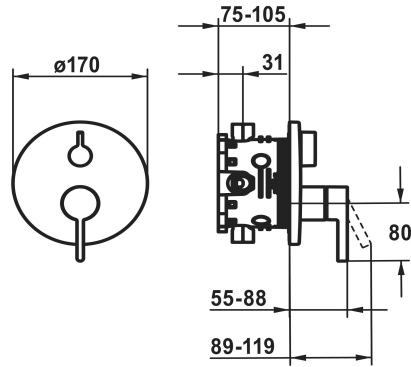

KWC BEVO Trim kit - lever mixer - tub

Modell-Linie: BEVO | 20.424.510.178
Showers | Exposed bath mixer

KWC-No.

124634
chromeline
124636
chromeline, with safety device DIN EN 1717

3600013570
brushed gold
3600013576
brushed gold, with safety device DIN EN 1717

3600013572
brushed graphite
3600013579
brushed graphite, with safety device DIN EN 1717

Color_code

chromeline

chromeline

brushed gold

brushed gold

matt black

matt black

Technical Data

A_Outlet (UP)

19 l/min (3 bar)

Diameter

D170

Handling

front lever

Color_code