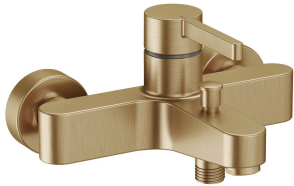

KWC BEVO Lever mixer - tub

Modell-Linie: BEVO | 20.422.333.178
Showers | Exposed bath mixer

KWC-No.

124625
chromeline, AD 150±20, A 175, without shower, hose and bracket

3600013548
brushed gold, AD 150±20, A 175, without shower, hose and bracket

3600003648
matt black, AD 150±20, A 175, without shower, hose and bracket

3600003649
brushed steel, AD 150±20, A 175, without shower, hose and bracket

3600013549
brushed copper, AD 150±20, A 175, without shower, hose and bracket

3600013560
brushed graphite, AD 150±20, A 175, without shower, hose and bracket

- * Lever mixer
- * Diverter with automatic reset
- * Intrinsically safe against backflow
- * Fixed spout
- Neoperl® Cascade®
- * KWC cartridge M 35 OP

Farbcode

chromeline

brushed gold

matt black

brushed steel

brushed copper

brushed graphite

NEW