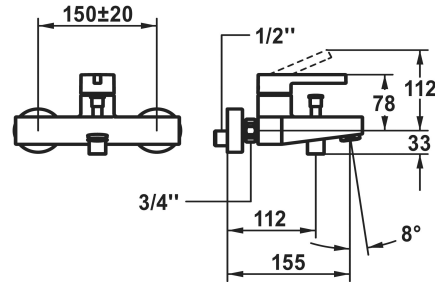

KWC BEVO Lever mixer - tub

Modell-Linie: BEVO | 20.422.333.178
Showers | Exposed bath mixer

KWC-No.

124625
chromeline, AD 150±20, A 175, without shower, hose and bracket

3600013548
brushed gold, AD 150±20, A 175, without shower, hose and bracket

3600013560
brushed graphite, AD 150±20, A 175, without shower, hose and bracket

- * Lever mixer
- * Diverter with automatic reset
- * Intrinsically safe against backflow
- * Fixed spout
- Neoperl® Cascade®
- * KWC cartridge M 35 OP

- with ceramic discs
- flow rate and temperature continuously variable
- temperature limitation
- * Wall connections 1/2" x 3/4", without shut-off valve eccentric 10 mm

Technical Data

Auslaufmenge	20 l/min (3 bar)
Brauseabgang: Auslaufmenge	12 l/min (3 bar)
Anschluss	G 1/2"
Auslauf	fest
Brausegarnitur	ohne Brause, Schlauch, Halter
Bedienung	topbedient
Farbcode	brushed copper
Installationsart	Standmontage
Artikeltyp	Hebelmischer
Mass Höhe	78
Armaturengeräuschgruppe	II
Brauseabgang: Armaturengeräuschgruppe	I
Ausladung A	A 175

KWC BEVO Lever mixer - tub

Modell-Linie: BEVO | 20.422.333.178
Showers | Exposed bath mixer

Anschluss Mass	150+/-20
Mass-Wasseraustritt	10
Material	Messing

Spare Parts

Control cartridge

538331
Z.537.710