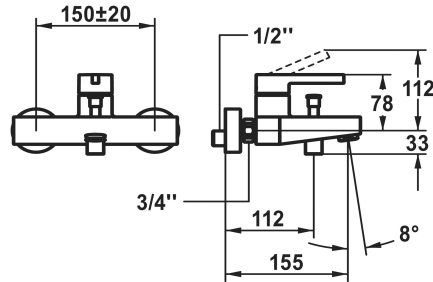

KWC BEVO Lever mixer - tub

Modell-Linie: BEVO | 20.422.333.175
Showers | Exposed bath mixer

KWC-No.

124625
chromeline, AD 150±20, A 175, without shower, hose and bracket

3600013548
brushed gold, AD 150±20, A 175, without shower, hose and bracket

3600013560
brushed graphite, AD 150±20, A 175, without shower, hose and bracket

- * Lever mixer
- * Diverter with automatic reset
- * Intrinsically safe against backflow
- * Fixed spout
- Neoperl® Cascade®
- * KWC cartridge M 35 OP

- with ceramic discs
- flow rate and temperature continuously variable
- temperature limitation
- * Wall connections 1/2" x 3/4", without shut-off valve eccentric 10 mm

Technical Data

Auslaufmenge	20 l/min (3 bar)
Brauseabgang: Auslaufmenge	12 l/min (3 bar)
Anschluss	G 1/2"
Auslauf	fest
Brausegarnitur	ohne Brause, Schlauch, Halter
Bedienung	topbedient
Farbcode	brushed gold
Installationsart	Standmontage
Artikeltyp	Hebelmischer
Mass Höhe	78
Armaturengeräuschgruppe	II
Brauseabgang: Armaturengeräuschgruppe	I
Ausladung A	A 175

KWC BEVO Lever mixer - tub

Modell-Linie: BEVO | 20.422.333.175
Showers | Exposed bath mixer

Anschluss Mass	150+/-20
Mass-Wasseraustritt	10
Material	Messing

Spare Parts

Control cartridge

538331
Z.537.710