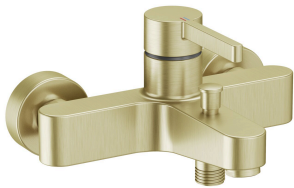

KWC BEVO Lever mixer - tub

Modell-Linie: BEVO | 20.422.333.175
Showers | Exposed bath mixer

KWC-No.

124625
chromeline, AD 150±20, A 175, without shower, hose and bracket

3600013548
brushed gold, AD 150±20, A 175, without shower, hose and bracket

3600003648
matt black, AD 150±20, A 175, without shower, hose and bracket

3600003649
brushed steel, AD 150±20, A 175, without shower, hose and bracket

3600013549
brushed copper, AD 150±20, A 175, without shower, hose and bracket

3600013560
brushed graphite, AD 150±20, A 175, without shower, hose and bracket

- * Lever mixer
- * Diverter with automatic reset
- * Intrinsically safe against backflow
- * Fixed spout
- Neoperl® Cascade®
- * KWC cartridge M 35 OP

- with ceramic discs
- flow rate and temperature continuously variable
- temperature limitation
- * Wall connections 1/2" x 3/4", without shut-off valve eccentric 10 mm

Technical Data

Auslaufmenge	20 l/min (3 bar)
Brauseabgang: Auslaufmenge	12 l/min (3 bar)
Anschluss	G 1/2"
Auslauf	fest
Brausegarnitur	ohne Brause, Schlauch, Halter
Bedienung	topbedient
Farbcode	brushed gold
Installationsart	Standmontage
Artikeltyp	Hebelmischer
Mass Höhe	78
Armaturengeräuschgruppe	II
Brauseabgang: Armaturengeräuschgruppe	I
Ausladung A	A 175