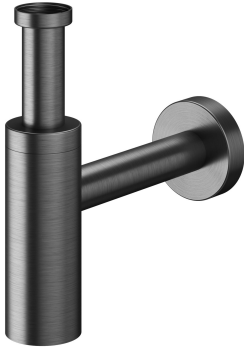

## KWC Siphon

Modell-Linie: ACCESSOIRES | Z.538.992.779  
Showers | Complementary parts showers

### KWC-No.

**3600013531**  
brushed gold

**3600013532**  
brushed copper

**3600013533**  
brushed graphite

\* Siphon  
\* Made of stainless steel

### Color\_code

brushed gold

brushed copper

brushed graphite

\* Connection thread at drain valve 1 1/4"  
\* Wall connection ø40

NEW

### Technical Data

Color\_code

brushed graphite

Article type

Siphon

Measure\_Height

170-306

material