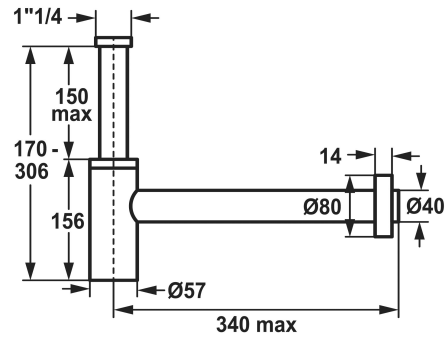

## KWC Siphon

Modell-Linie: ACCESSOIRES | Z.538.992.779  
Showers | Complementary parts showers

### KWC-No.

**3600013531**  
brushed gold

**3600013532**  
brushed copper

**3600013533**  
brushed graphite

\* Siphon  
\* Made of stainless steel

### Color\_code

brushed gold

brushed copper

brushed graphite

\* Connection thread at drain valve 1 1/4"  
\* Wall connection ø40

NEW

### Technical Data

Color\_code

brushed graphite

Article type

Siphon

Measure\_Height

170-306

material