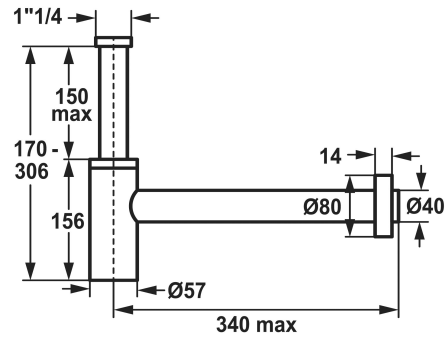

KWC Siphon

Modell-Linie: ACCESSOIRES | Z.538.992.778
Showers | Complementary parts showers

KWC-No.

3600013531
brushed gold

3600013532
brushed copper

3600013533
brushed graphite

* Siphon
* Made of stainless steel

Technical Data

Color_code

Article type

Measure_Height

material

Color_code

brushed gold

brushed copper

brushed graphite

* Connection thread at drain valve 1 1/4"
* Wall connection ø40

brushed copper

Siphon

170-306

stainless steel

NEW