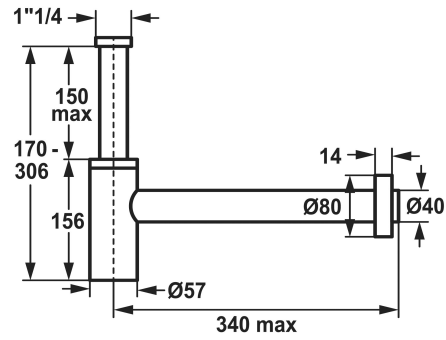

## KWC Siphon

Modell-Linie: ACCESSOIRES | Z.538.992.775  
Showers | Complementary parts showers

### KWC-No.

**3600013531**  
brushed gold

**3600013532**  
brushed copper

**3600013533**  
brushed graphite

\* Siphon  
\* Made of stainless steel

### Technical Data

Color\_code

Article type

Measure\_Height

material

### Color\_code

brushed gold

brushed copper

brushed graphite

\* Connection thread at drain valve 1 1/4"  
\* Wall connection ø40

brushed gold

Siphon

170-306