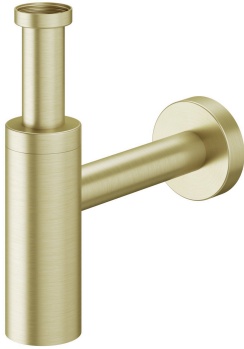

## KWC Siphon

Modell-Linie: ACCESSOIRES | Z.538.992.775  
Showers | Complementary parts showers

### KWC-No.

**3600013531**  
brushed gold

**3600013532**  
brushed copper

**3600013533**  
brushed graphite

\* Siphon  
\* Made of stainless steel

### Color\_code

brushed gold

brushed copper

brushed graphite

\* Connection thread at drain valve 1 1/4"  
\* Wall connection ø40

brushed gold

Siphon

170-306