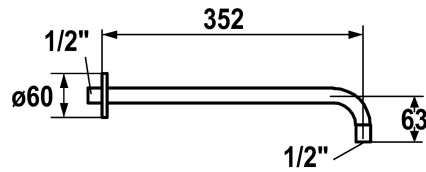

KWC Shower arm

Modell-Linie: **SHOWERCULTURE** | 26.000.800.179
Showers | Shower arms

KWC-No.

122514
chromeline, L 352

3600013522
brushed gold, L 352

125181
matt black, L 352

125182
brushed steel, L 352

3600013523
brushed copper, L 352

3600013524
brushed graphite, L 352

* Shower arm
- with escutcheon round

Color_code

chromeline

brushed gold

matt black

brushed steel

brushed copper

brushed graphite

- suitable for all KWC shower heads (since 2019)
* Connecting thread 1/2"

NEW

Technical Data

Connection

G 1/2"

Diameter

D60

Color_code

brushed graphite

Installation_type

Wall mounted

Article type

Shower arm

Measure_L

L 352