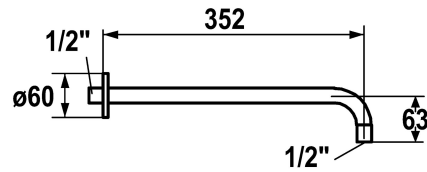

## KWC Shower arm

Modell-Linie: **SHOWERCULTURE** | 26.000.800.178  
Showers | Shower arms

### KWC-No.

**122514**  
chromeline, L 352

**3600013522**  
brushed gold, L 352

**125181**  
matt black, L 352

**125182**  
brushed steel, L 352

**3600013523**  
brushed copper, L 352

**3600013524**  
brushed graphite, L 352

### Technical Data

Connection

G 1/2"

Diameter

D60

Color\_code

brushed copper

Installation\_type

Wall mounted

Article type

Shower arm

Measure\_L

L 352

material

Brass