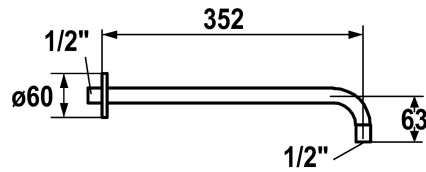

KWC Shower arm

Modell-Linie: **SHOWERCULTURE** | 26.000.800.175
Showers | Shower arms

KWC-No.

122514
chromeline, L 352

3600013522
brushed gold, L 352

125181
matt black, L 352

125182
brushed steel, L 352

3600013523
brushed copper, L 352

3600013524
brushed graphite, L 352

* Shower arm
- with escutcheon round

Color_code

chromeline

brushed gold

matt black

brushed steel

brushed copper

brushed graphite

- suitable for all KWC shower heads (since 2019)
* Connecting thread 1/2"

NEW

Technical Data

Connection

G 1/2"

Diameter

D60

Color_code

brushed gold

Installation_type

Wall mounted

Article type

Shower arm

Measure_L

L 352