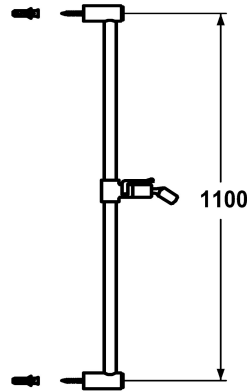

KWC FIT Sliding wall bar

Modell-Linie: **SHOWERCULTURE | K.26.99.02.179**
Showers | Complementary parts showers

KWC-No.

114723
chromeline, L 1100

3600013509
brushed gold, L 1100

125179
matt black, L 1100

125180
brushed steel, L 1100

3600013520
brushed copper, L 1100

3600013521
brushed graphite, L 1100

* KWC Sliding wall bar FIT
- "The original"
* Made of brass
* KWC ball joint bracket, elevation adjustment lockable

Color_code

chromeline

brushed gold

matt black

brushed steel

brushed copper

brushed graphite

* Tube diameter 18 mm
* The sliding wall bar can be shortened to any individual length as required

NEW

Technical Data

Color_code

Installation_type

Article type

Measure_L_USA

Measure_L

material

brushed graphite

Wall mounted