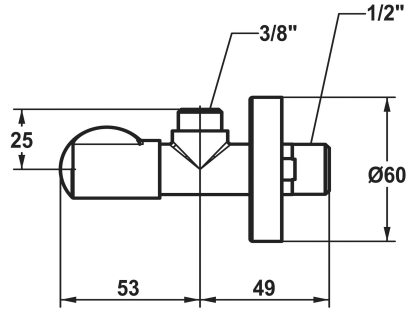

KWC Hoekventiel

Modell-Linie: ACCESSOIRES | 27.002.060.179
Kranen | Kranen

KWC-No.

3600013515
brushed gold, A 45, G 3/8", G 1/2"

125561
matt black, A 45, G 3/8", G 1/2"

125562
brushed steel, A 45, G 3/8", G 1/2"

3600013516
brushed copper, A 45, G 3/8", G 1/2"

3600013517
brushed graphite, A 45, G 3/8", G 1/2"

Hoekventiel
* Aansluitschroefdraad 1/2"

Kleurcode

brushed gold

matt black

brushed steel

brushed copper

brushed graphite

* zonder klemschroefverbinding

NEW

Technical Data

Connection

G1/2"

Uitloop

FEST

Kleurcode

brushed graphite

Installation_type

WANDMONTAGE

Type artikel

ECKVENTIL

Nominale breedte

G3/8"