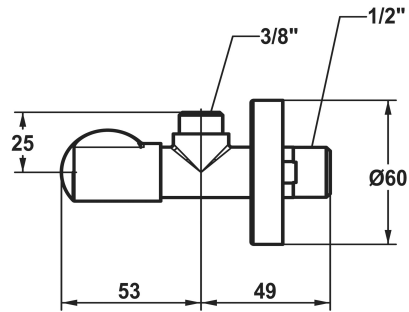

KWC Hoekventiel

Modell-Linie: ACCESSOIRES | 27.002.060.179
Kranen | Kranen

KWC-No.

3600013515
brushed gold, A 45, G 3/8", G 1/2"

125561
matt black, A 45, G 3/8", G 1/2"

125562
brushed steel, A 45, G 3/8", G 1/2"

3600013516
brushed copper, A 45, G 3/8", G 1/2"

3600013517
brushed graphite, A 45, G 3/8", G 1/2"

Hoekventiel
* Aansluitschroefdraad 1/2"

Farbcode

brushed gold

matt black

brushed steel

brushed copper

brushed graphite

* zonder klemschroefverbinding

NEW

Technical Data

Anschluss

G 1/2"

Auslauf

fest

Farbcode

brushed graphite

Installationsart

Wandmontage

Artikeltyp

Eckventil

Nennweite

G 3/8"