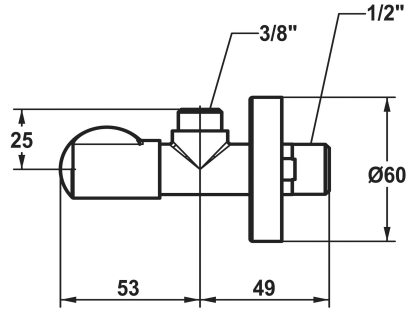

KWC Shut-off valve

Modell-Linie: ACCESSOIRES | 27.002.060.179
Taps | Spout only taps

KWC-No.

3600013515
brushed gold, A 45, G 3/8", G 1/2"

125561
matt black, A 45, G 3/8", G 1/2"

125562
brushed steel, A 45, G 3/8", G 1/2"

3600013516
brushed copper, A 45, G 3/8", G 1/2"

3600013517
brushed graphite, A 45, G 3/8", G 1/2"

Shut-off valve
* Connecting thread 1/2"

Color_code

brushed gold

matt black

brushed steel

brushed copper

brushed graphite

* without Compression fitting

NEW

Technical Data

Connection

G 1/2"

Spout

fixe

Color_code

brushed graphite

Installation_type

Wall mounted

Article type

Corner shut-off valve

Nominal_size

G 3/8"