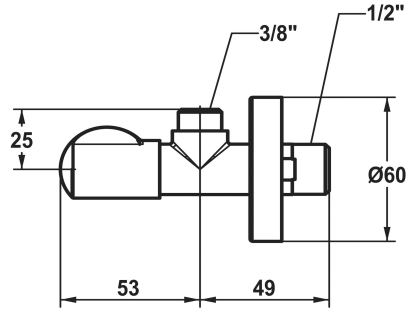

KWC Hoekventiel

Modell-Linie: ACCESSOIRES | 27.002.060.178
Kranen | Kranen

KWC-No.

3600013515
brushed gold, A 45, G 3/8", G 1/2"

125561
matt black, A 45, G 3/8", G 1/2"

125562
brushed steel, A 45, G 3/8", G 1/2"

3600013516
brushed copper, A 45, G 3/8", G 1/2"

3600013517
brushed graphite, A 45, G 3/8", G 1/2"

Hoekventiel
* Aansluitschroefdraad 1/2"

Farbcode

brushed gold

matt black

brushed steel

brushed copper

brushed graphite

* zonder klemschroefverbinding

NEW

Technical Data

Anschluss

G 1/2"

Auslauf

fest

Farbcode

brushed copper

Installationsart

Wandmontage

Artikeltyp

Eckventil

Nennweite

G 3/8"