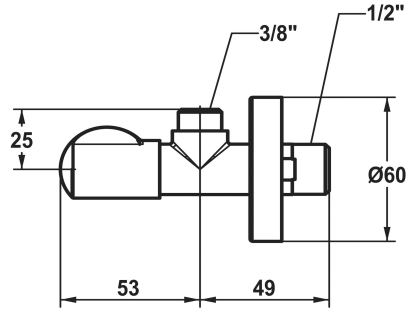

## KWC Shut-off valve

Modell-Linie: ACCESSOIRES | 27.002.060.178  
Taps | Spout only taps

### KWC-No.

**3600013515**  
brushed gold, A 45, G 3/8", G 1/2"

**125561**  
matt black, A 45, G 3/8", G 1/2"

**125562**  
brushed steel, A 45, G 3/8", G 1/2"

**3600013516**  
brushed copper, A 45, G 3/8", G 1/2"

**3600013517**  
brushed graphite, A 45, G 3/8", G 1/2"

Shut-off valve  
\* Connecting thread 1/2"

### Technical Data

Connection

Spout

Color\_code

Installation\_type

Article type

Nominal\_size

G\_Acoustic group