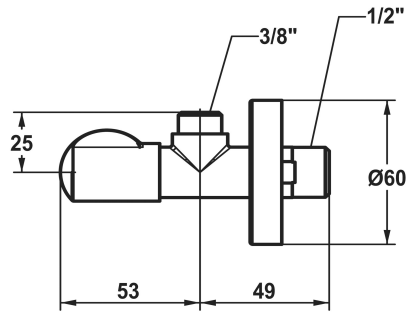

KWC Hoekventiel

Modell-Linie: ACCESSOIRES | 27.002.060.175
Kranen | Kranen

KWC-No.

3600013515
brushed gold, A 45, G 3/8", G 1/2"

125561
matt black, A 45, G 3/8", G 1/2"

125562
brushed steel, A 45, G 3/8", G 1/2"

3600013516
brushed copper, A 45, G 3/8", G 1/2"

3600013517
brushed graphite, A 45, G 3/8", G 1/2"

Farbcode

brushed gold

matt black

brushed steel

brushed copper

brushed graphite

NEW

Hoekventiel
* Aansluitschroefdraad 1/2"

* zonder klemschroefverbinding

Technical Data

Anschluss

G 1/2"

Auslauf

fest

Farbcode

brushed gold

Installationsart

Wandmontage

Artikeltyp

Eckventil

Nennweite

G 3/8"