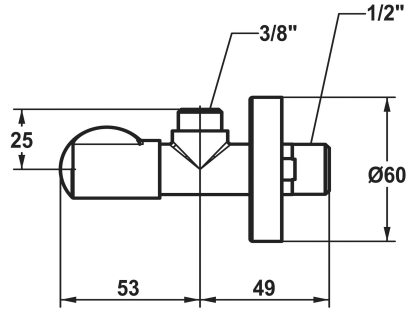

KWC Hoekventiel

Modell-Linie: ACCESSOIRES | 27.002.060.175
Kranen | Kranen

KWC-No.

3600013515
brushed gold, A 45, G 3/8", G 1/2"

125561
matt black, A 45, G 3/8", G 1/2"

125562
brushed steel, A 45, G 3/8", G 1/2"

3600013516
brushed copper, A 45, G 3/8", G 1/2"

3600013517
brushed graphite, A 45, G 3/8", G 1/2"

Hoekventiel
* Aansluitschroefdraad 1/2"

Farbcode

brushed gold

matt black

brushed steel

brushed copper

brushed graphite

* zonder klemschroefverbinding

NEW

Technical Data

Anschluss

G 1/2"

Auslauf

fest

Farbcode

brushed gold

Installationsart

Wandmontage

Artikeltyp

Eckventil

Nennweite

G 3/8"