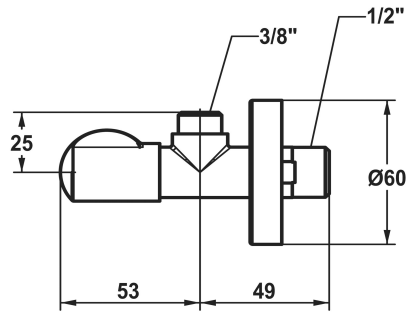

KWC Shut-off valve

Modell-Linie: ACCESSOIRES | 27.002.060.175
Taps | Spout only taps

KWC-No.

3600013515
brushed gold, A 45, G 3/8", G 1/2"

125561
matt black, A 45, G 3/8", G 1/2"

125562
brushed steel, A 45, G 3/8", G 1/2"

3600013516
brushed copper, A 45, G 3/8", G 1/2"

3600013517
brushed graphite, A 45, G 3/8", G 1/2"

Farbcode

brushed gold

matt black

brushed steel

brushed copper

brushed graphite

Shut-off valve
* Connecting thread 1/2"

* without Compression fitting

Technical Data

Anschluss

G 1/2"

Auslauf

fest

Farbcode

brushed gold

Installationsart

Wandmontage

Artikeltyp

Eckventil

Nennweite

G 3/8"

Armaturengeräuschgruppe