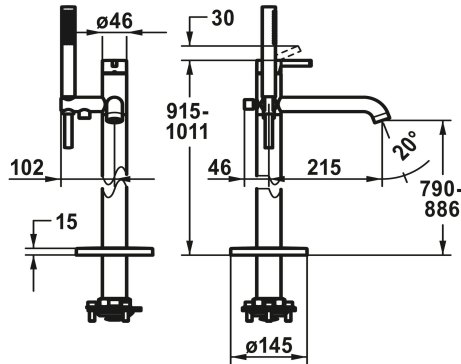

KWC BEVO Lever mixer - tub

Modell-Linie: BEVO | 20.421.093.179
Showers | Exposed bath mixer

KWC-No.

124791
chromeline, A 215, with shower and hose

3600013492
brushed gold, A 215, with shower and hose

125030
matt black, A 215, with shower and hose

brushed steel

brushed copper

brushed graphite

NEW

- * Lever mixer
- * For freestanding tub
- * Integrated check valve in the hose outlet
- * with shower holder
- * Fixed spout
- Neoperl® SLIM®
- * KWC cartridge M 35 OP
- with ceramic discs

- flow rate and temperature continuously variable
- temperature limitation
- * Scope of delivery:
 - Hand shower KWC FIT-X slim style 26.000.103.179
 - Shower hose 1500 mm made of plastic 26.001.033.179
- * To be ordered separately:
 - Unit for concealed installation 39.000.602.931

A 215

Energy Label (CH)

C

Dimension Water outlet

790 -886

B

KWC BEVO Lever mixer - tub

Modell-Linie: BEVO | 20.421.093.179
Showers | Exposed bath mixer