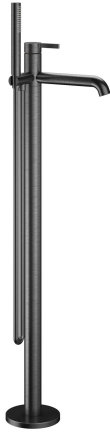

KWC BEVO Lever mixer - tub

Modell-Linie: BEVO | 20.421.093.179
Showers | Exposed bath mixer

KWC-No.

124791
chromeline, A 215, with shower and hose

3600013492
brushed gold, A 215, with shower and hose

125030
matt black, A 215, with shower and hose

125057
brushed steel, A 215, with shower and hose

3600013494
brushed copper, A 215, with shower and hose

3600013501
brushed graphite, A 215, with shower and hose

Color_code

chromeline

brushed gold

matt black

brushed steel

brushed copper

brushed graphite

NEW

- * Lever mixer
- * For freestanding tub
- * Integrated check valve in the hose outlet
- * with shower holder
- * Fixed spout
- Neoperl® SLIM®
- * KWC cartridge M 35 OP
- with ceramic discs

- flow rate and temperature continuously variable
- temperature limitation
- * Scope of delivery:
 - Hand shower KWC FIT-X slim style 26.000.103.179
 - Shower hose 1500 mm made of plastic 26.001.033.179
- * To be ordered separately:
 - Unit for concealed installation 39.000.602.931