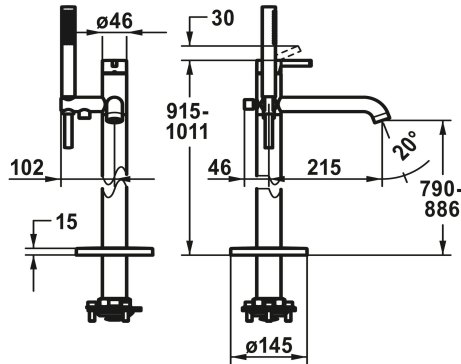

KWC BEVO Lever mixer - tub

Modell-Linie: BEVO | 20.421.093.178
Showers | Exposed bath mixer

KWC-No.

124791 chromeline, A 215, with shower and hose
3600013492 brushed gold, A 215, with shower and hose
125030 matt black, A 215, with shower and hose
125057 brushed steel, A 215, with shower and hose
3600013494 brushed copper, A 215, with shower and hose
3600013501 brushed graphite, A 215, with shower and hose

- flow rate and temperature continuously variable
- temperature limitation
- * Scope of delivery:
- Hand shower KWC FIT-X slim style 26.000.103.178
- Shower hose 1500 mm made of plastic 26.001.033.178
- * To be ordered separately:
- Unit for concealed installation 39.000.602.931

Technical Data

A_Spout_Spray	22 l/min (3 bar)
A_Shower outlet	11.5 l/min (3 bar)
Spout	fixe
Shower_set	MIT_BRAUSE_SCHLAUCH
Handling	top lever
Color_code	brushed copper
Installation_type	Freestanding
Article type	Lever mixer
Measure_Height	915-1011
G_Acoustic group	II
G_Acoustic group_Shower_outlet	I
Projection_A	A 215
Energy Label (CH)	C
Dimension Water outlet	790 -886

B

KWC BEVO Lever mixer - tub

Modell-Linie: BEVO | 20.421.093.178
Showers | Exposed bath mixer

material

Brass

Spare Parts

Shower hose

3600013738
26.001.033.178