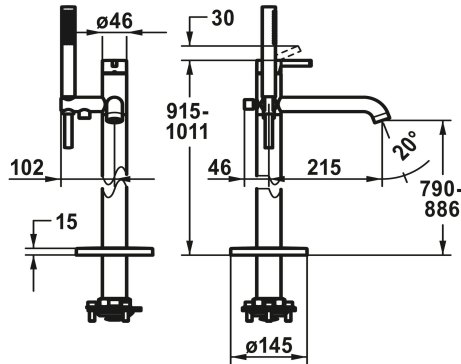

KWC BEVO Lever mixer - tub

Modell-Linie: BEVO | 20.421.093.175
Showers | Exposed bath mixer

KWC-No.

124791 chromeline, A 215, with shower and hose
3600013492 brushed gold, A 215, with shower and hose
125030 matt black, A 215, with shower and hose
125057 brushed steel, A 215, with shower and hose
3600013494 brushed copper, A 215, with shower and hose
3600013501 brushed graphite, A 215, with shower and hose

- flow rate and temperature continuously variable
- temperature limitation
- * Scope of delivery:
- Hand shower KWC FIT-X slim style 26.000.103.175
- Shower hose 1500 mm made of plastic 26.001.033.175
- * To be ordered separately:
- Unit for concealed installation 39.000.602.931

Technical Data

A_Spout_Spray	22 l/min (3 bar)
A_Shower outlet	11.5 l/min (3 bar)
Spout	fixe
Shower_set	MIT_BRAUSE_SCHLAUCH
Handling	top lever
Color_code	brushed gold
Installation_type	Freestanding
Article type	Lever mixer
Measure_Height	915-1011
G_Acoustic group	II
G_Acoustic group_Shower_outlet	I
Projection_A	A 215
Energy Label (CH)	C
Dimension Water outlet	790 -886

B

KWC BEVO Lever mixer - tub

Modell-Linie: BEVO | 20.421.093.175
Showers | Exposed bath mixer

material

Brass

Spare Parts

Shower hose

3600013737
26.001.033.175