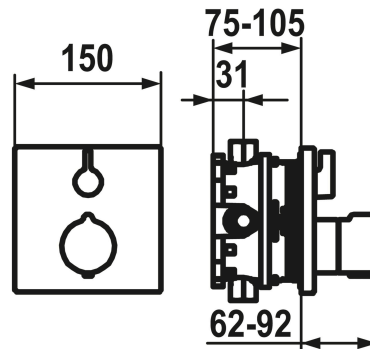

KWC

Trim kit - thermostatic mixer - tub design

Modell-Linie: **SHOWERCULTURE** | 20.004.811.179

Showers | Exposed bath mixer

KWC-No.

124009
chromeline

124010
chromeline, with safety device DIN EN 1717

3600013480
brushed gold

3600013482
brushed copper, with safety device DIN EN 1717

3600013473
brushed graphite

3600013483
brushed graphite, with safety device DIN EN 1717

Farbcode

chromeline

chromeline

brushed gold

brushed gold

Technical Data

Durchflussmenge	19 l/min (3 bar)
Durchmesser	150 x 150
Bedienung	frontbedient
Farbcode	brushed graphite
Installationsart	Wandmontage
Artikeltyp	mit Thermostat

KWC

Trim kit - thermostatic mixer - tub design