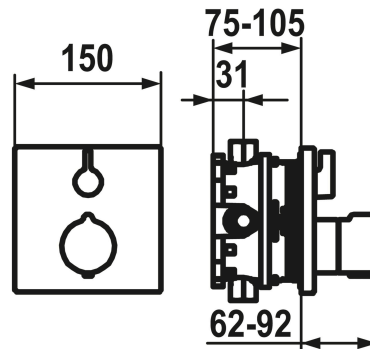

KWC

Trim kit - thermostatic mixer - tub design

Modell-Linie: **SHOWERCULTURE** | 20.004.801.175

Showers | Exposed bath mixer

KWC-No.

124009
chromeline

124010
chromeline, with safety device DIN EN 1717

3600013480
brushed gold

3600013482
brushed copper, with safety device DIN EN 1717

3600013473
brushed graphite

3600013483
brushed graphite, with safety device DIN EN 1717

Farbcode

chromeline

chromeline

brushed gold

brushed gold

Technical Data

Durchflussmenge	19 l/min (3 bar)
Durchmesser	150 x 150
Bedienung	frontbedient
Farbcode	brushed gold
Installationsart	Wandmontage
Artikeltyp	mit Thermostat

KWC

Trim kit - thermostatic mixer - tub design