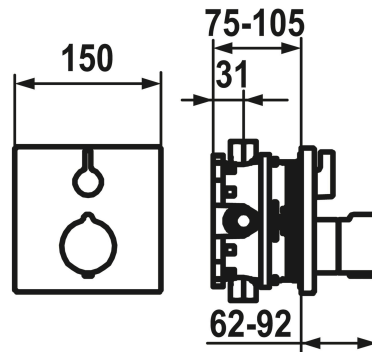

KWC

Trim kit - thermostatic mixer - tub design

Modell-Linie: **SHOWERCULTURE** | 20.004.811.175

Showers | Exposed bath mixer

KWC-No.

124009 chromeline
124010 chromeline, with safety device DIN EN 1717
3600013480 brushed gold
3600013474 brushed gold, with safety device DIN EN 1717

- escutcheon handle to control flow and for diverter
 - Fastening of the cover plate without screws
- * To be ordered separately:
 - Unit for concealed installation KWC BLUEBOX®
 - ½", without shut-off valve, 39.999.900.931
 - ¾" (½"), with shut-off valve, 39.999.910.931

Technical Data

Durchflussmenge	19 l/min (3 bar)
Durchmesser	150 x 150
Bedienung	frontbedient
Farbcode	brushed gold
Installationsart	Wandmontage
Artikeltyp	mit Thermostat

KWC

Trim kit - thermostatic mixer - tub design