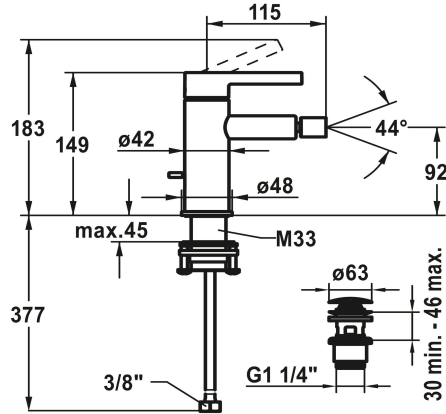

## KWC BEVO Lever mixer - bidet

Modell-Linie: BEVO | 13.421.641.179FL  
Showers | Exposed bath mixer

### KWC-No.

- 124618**  
chromeline, A 115, flexible connection hoses 3/8", with pop-up valve
- 3600013438**  
brushed gold, A 115, flexible connection hoses 3/8", with Push Open
- 3600003608**  
matt black, A 115, flexible connection hoses 3/8", with Push Open
- 3600003633**  
brushed steel, A 115, flexible connection hoses 3/8", with Push Open
- 3600013446**  
brushed copper, A 115, flexible connection hoses 3/8", with Push Open
- 3600013449**  
brushed graphite, A 115, flexible connection hoses 3/8", with Push Open

### Color\_code

- chromeline
- brushed gold
- matt black
- brushed steel
- brushed copper
- brushed graphite

- temperature limitation
- \* Flexible connection hoses 3/8"
- \* QuickInstallation - Fastening via threaded connection with locking screws
- \* Mounting hole size ø35 mm
- \* Scope of delivery:
- KWC pop-up valve Push Open 2 in 1 Z.540.049.779

### Technical Data

A_Spout_Spray	4,5 l/min (3 bar)
Pop-up_valve	MIT_PUSH_OPEN
Connection	FLEXIBLE_ANSCHLUSSSCHL_3/8"
Spout	fixe
Handling	top lever
Color_code	brushed graphite
Installation_type	Pillar installation
Article type	Lever mixer
Measure_Height	149
G_Acoustic_group	I
Projection_A	A 115
Energy Label (CH)	A
Dimension Water outlet	92
material	Brass