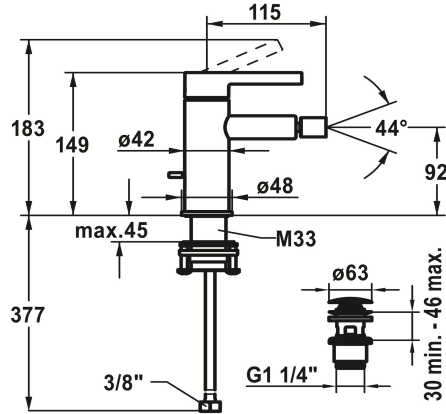

## KWC BEVO Lever mixer - bidet

Modell-Linie: BEVO | 13.421.641.178FL  
Showers | Exposed bath mixer

### KWC-No.

<b>124618</b> chromeline, A 115, flexible connection hoses 3/8", with pop-up valve
<b>3600013438</b> brushed gold, A 115, flexible connection hoses 3/8", with Push Open
<b>3600003608</b> matt black, A 115, flexible connection hoses 3/8", with Push Open
<b>3600003633</b> brushed steel, A 115, flexible connection hoses 3/8", with Push Open
<b>3600013446</b> brushed copper, A 115, flexible connection hoses 3/8", with Push Open
<b>3600013449</b> brushed graphite, A 115, flexible connection hoses 3/8", with Push Open

### Color\_code

chromeline
brushed gold
matt black
brushed steel
brushed copper
brushed graphite

- temperature limitation
- \* Flexible connection hoses 3/8"
- \* QuickInstallation - Fastening via threaded connection with locking screws
- \* Mounting hole size ø35 mm
- \* Scope of delivery:
- KWC pop-up valve Push Open 2 in 1 Z.540.049.778

### Technical Data

A_Spout_Spray	4,5 l/min (3 bar)
Pop-up_valve	MIT_PUSH_OPEN
Connection	FLEXIBLE_ANSCHLUSSSCHL_3/8"
Spout	fixe
Handling	top lever
Color_code	brushed copper
Installation_type	Pillar installation
Article type	Lever mixer
Measure_Height	149
G_Acoustic_group	I
Projection_A	A 115
Energy Label (CH)	A
Dimension Water outlet	92
material	Brass