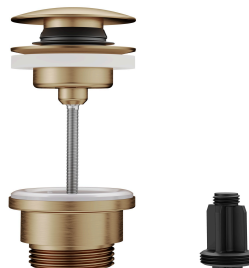

## KWC BEVO Lever mixer - bidet

Modell-Linie: BEVO | 13.421.641.178FL  
Showers | Exposed bath mixer

### Color\_code

chromeline
brushed gold
matt black
brushed steel
brushed copper
brushed graphite

- temperature limitation
- \* Flexible connection hoses 3/8"
- \* QuickInstallation - Fastening via threaded connection with locking screws
- \* Mounting hole size ø35 mm
- \* Scope of delivery:
- KWC pop-up valve Push Open 2 in 1 Z.540.049.778

### Technical Data

A_Spout_Spray	4,5 l/min (3 bar)
Pop-up_valve	MIT_PUSH_OPEN
Connection	FLEXIBLE_ANSCHLUSSSCHL_3/8"
Spout	fixe
Handling	top lever
Color_code	brushed copper
Installation_type	Pillar installation
Article type	Lever mixer
Measure_Height	149
G_Acoustic_group	I
Projection_A	A 115
Energy Label (CH)	A
Dimension Water outlet	92
material	Brass

### Spare Parts

Control cartridge

**538331**  
Z.537.710

Service key Neoperl © Caché ©, TJ, 18 mm, green

**634729**  
Z.634.729

Pop-up valve Push Open

**3600013519**  
Z.540.049.778