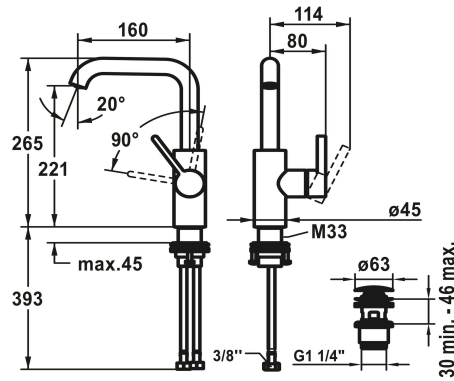

KWC BEVO

Lever mixer - basin

Modell-Linie: BEVO | 12.421.652.179FL

Taps | Manual taps

KWC-No.

124613
chromeline, A 160, flexible connection hoses 3/8", with pop-up valve

124614
chromeline, A 160, flexible connection hoses 3/8", without pop-up valve

3600013425
brushed graphite, A 160, flexible connection hoses 3/8", without pop-up valve

* Lever mixer

* Lever installation only possible on the right side

- Child safety: cold water flow in lever position towards the front

* Mounting hole size ø35 mm

* Scope of delivery:

- KWC pop-up valve Push Open 2 in 1 Z.540.049.779

Technical Data

A_Spout_Spray

4,7 l/min (3 bar)

KWC BEVO

Lever mixer - basin

Modell-Linie: BEVO | 12.421.652.179FL

Taps | Manual taps

Pop-up_valve	MIT_PUSH_OPEN
Connection	FLEXIBLE_ANSCHLUSSSCHL_3/8"
Spout	swivel
Handling	side lever
Color_code	brushed graphite
Installation_type	Pillar installation
Article type	Lever mixer
Design	L-Spout
Measure_Height	265
G_Acoustic group	I
Projection_A	A 160
Energy Label (CH)	A
Dimension Water outlet	221
material	Brass