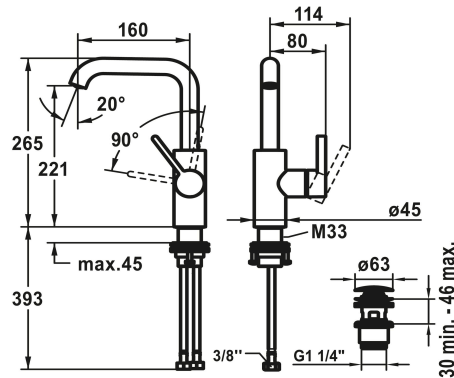

KWC BEVO

Lever mixer - basin

Modell-Linie: BEVO | 12.421.652.175FL

Taps | Manual taps

KWC-No.

124613
chromeline, A 160, flexible connection hoses 3/8", with pop-up valve

124614
chromeline, A 160, flexible connection hoses 3/8", without pop-up valve

3600013425
brushed graphite, A 160, flexible connection hoses 3/8", without pop-up valve

* Lever mixer

- * Lever installation only possible on the right side
- Child safety: cold water flow in lever position towards the front
- * EcoProtect - water-saving device
- * Swivel spout 120°, extensible to 360°
- Neoperl® Caché® CS, Coin Slot
- * OptimalSpace - ample space for washing or working
- * KWC cartridge M 35 S

OHNE_ABLAUFGARNITUR

MIT_PUSH_OPEN

OHNE_ABLAUFGARNITUR

MIT_PUSH_OPEN

OHNE_ABLAUFGARNITUR

NEW

- with ceramic discs
- flow rate and temperature continuously variable
- * Flexible connection hoses 3/8"
- * QuickInstallation - Fastening via threaded connection with locking screws
- * Mounting hole size ø35 mm
- * Scope of delivery:
 - KWC pop-up valve Push Open 2 in 1 Z.540.049.775

Technical Data

A_Spout_Spray

4,7 l/min (3 bar)

KWC BEVO

Lever mixer - basin

Modell-Linie: BEVO | 12.421.652.175FL

Taps | Manual taps

Pop-up_valve	MIT_PUSH_OPEN
Connection	FLEXIBLE_ANSCHLUSSSCHL_3/8"
Spout	swivel
Handling	side lever
Color_code	brushed gold
Installation_type	Pillar installation
Article type	Lever mixer
Design	L-Spout
Measure_Height	265
G_Acoustic group	I
Projection_A	A 160
Energy Label (CH)	A
Dimension Water outlet	221
material	Brass