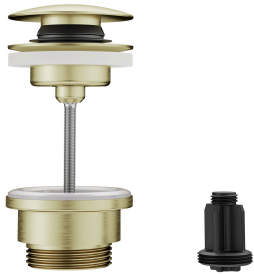

3600013425
brushed graphite, A 160, flexible connection hoses 3/8", without pop-up valve

* Lever mixer

- * Lever installation only possible on the right side
- Child safety: cold water flow in lever position towards the front
- * EcoProtect - water-saving device
- * Swivel spout 120°, extensible to 360°
- Neoperl® Caché® CS, Coin Slot
- * OptimalSpace - ample space for washing or working
- * KWC cartridge M 35 S

OHNE_ABLAUFGARNITUR

MIT_PUSH_OPEN

OHNE_ABLAUFGARNITUR

MIT_PUSH_OPEN

OHNE_ABLAUFGARNITUR

NEW

- with ceramic discs
- flow rate and temperature continuously variable
- * Flexible connection hoses 3/8"
- * QuickInstallation - Fastening via threaded connection with locking screws
- * Mounting hole size ø35 mm
- * Scope of delivery:
 - KWC pop-up valve Push Open 2 in 1 Z.540.049.775

Technical Data

A_Spout_Spray

4,7 l/min (3 bar)

KWC BEVO

Lever mixer - basin

Modell-Linie: BEVO | 12.421.652.175FL

Taps | Manual taps

Pop-up_valve	MIT_PUSH_OPEN
Connection	FLEXIBLE_ANSCHLUSSSCHL_3/8"
Spout	swivel
Handling	side lever
Color_code	brushed gold
Installation_type	Pillar installation
Article type	Lever mixer
Design	L-Spout
Measure_Height	265
G_Acoustic group	I
Projection_A	A 160
Energy Label (CH)	A
Dimension Water outlet	221
material	Brass

Spare Parts

Pop-up valve Push Open

3600013518

Z.540.049.775