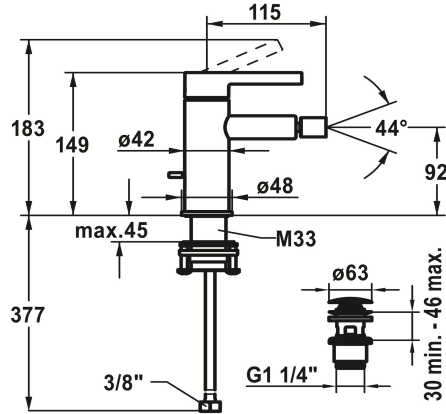

### KWC-No.

|  |
|--|
| <b>124618</b><br>chromeline, A 115, flexible connection hoses 3/8", with pop-up valve        |
| <b>3600013438</b><br>brushed gold, A 115, flexible connection hoses 3/8", with Push Open     |
| <b>3600003608</b><br>matt black, A 115, flexible connection hoses 3/8", with Push Open       |
| <b>3600003633</b><br>brushed steel, A 115, flexible connection hoses 3/8", with Push Open    |
| <b>3600013446</b><br>brushed copper, A 115, flexible connection hoses 3/8", with Push Open   |
| <b>3600013449</b><br>brushed graphite, A 115, flexible connection hoses 3/8", with Push Open |

### Color\_code

|                  |
|------------------|
| chromeline       |
| brushed gold     |
| matt black       |
| brushed steel    |
| brushed copper   |
| brushed graphite |

- temperature limitation
- \* Flexible connection hoses 3/8"
- \* QuickInstallation - Fastening via threaded connection with locking screws
- \* Mounting hole size 435 mm
- \* Scope of delivery:
- KWC pop-up valve Push Open 2 in 1 Z.540.049.775

### Technical Data

|                        |                             |
|------------------------|-----------------------------|
| A_Spout_Spray          | 4,5 l/min (3 bar)           |
| Pop-up_valve           | MIT_PUSH_OPEN               |
| Connection             | FLEXIBLE_ANSCHLUSSSCHL_3/8" |
| Spout                  | fixe                        |
| Handling               | top lever                   |
| Color_code             | brushed gold                |
| Installation_type      | Pillar installation         |
| Article type           | Lever mixer                 |
| Measure_Height         | 149                         |
| G_Acoustic_group       | I                           |
| Projection_A           | A 115                       |
| Energy Label (CH)      | A                           |
| Dimension Water outlet | 92                          |
| material               | Brass                       |