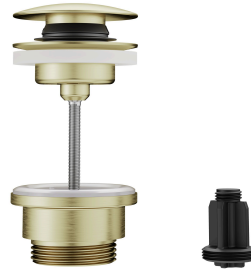

## KWC BEVO Lever mixer - bidet

Modell-Linie: BEVO | 13.421.641.175FL  
Showers | Exposed bath mixer

### Color\_code

|                  |
|------------------|
| chromeline       |
| brushed gold     |
| matt black       |
| brushed steel    |
| brushed copper   |
| brushed graphite |

- temperature limitation
- \* Flexible connection hoses 3/8"
- \* QuickInstallation - Fastening via threaded connection with locking screws
- \* Mounting hole size 435 mm
- \* Scope of delivery:
- KWC pop-up valve Push Open 2 in 1 Z.540.049.775

### Technical Data

|                        |                             |
|------------------------|-----------------------------|
| A_Spout_Spray          | 4,5 l/min (3 bar)           |
| Pop-up_valve           | MIT_PUSH_OPEN               |
| Connection             | FLEXIBLE_ANSCHLUSSSCHL_3/8" |
| Spout                  | fixe                        |
| Handling               | top lever                   |
| Color_code             | brushed gold                |
| Installation_type      | Pillar installation         |
| Article type           | Lever mixer                 |
| Measure_Height         | 149                         |
| G_Acoustic_group       | I                           |
| Projection_A           | A 115                       |
| Energy Label (CH)      | A                           |
| Dimension Water outlet | 92                          |
| material               | Brass                       |

### Spare Parts

Control cartridge

**538331**  
Z.537.710

Service key Neoperl © Caché ©, TJ, 18 mm, green

**634729**  
Z.634.729

Pop-up valve Push Open

**3600013518**  
Z.540.049.775