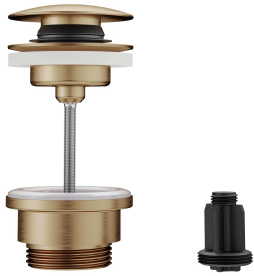

KWC BEVO

Lever mixer - basin

Modell-Linie: BEVO | 12.421.652.178FL

Taps | Manual taps

Pop-up_valve	MIT_PUSH_OPEN
Connection	FLEXIBLE_ANSCHLUSSSCHL_3/8"
Spout	swivel
Handling	side lever
Color_code	brushed copper
Installation_type	Pillar installation
Article type	Lever mixer
Design	L-Spout
Measure_Height	265
G_Acoustic group	I
Projection_A	A 160
Energy Label (CH)	A
Dimension Water outlet	221
material	Brass

Spare Parts

Pop-up valve Push Open

3600013519

Z.540.049.778