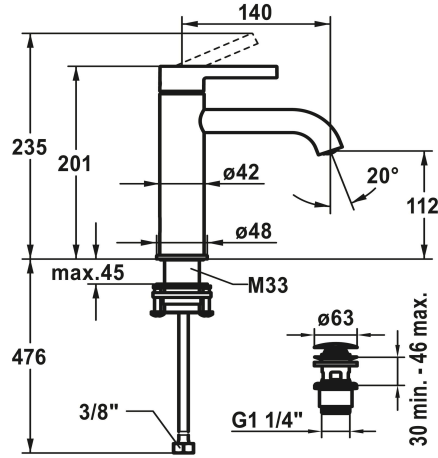

KWC BEVO

Lever mixer - basin

Modell-Linie: BEVO | 12.421.642.179FL

Taps | Manual taps

KWC-No.

124607
chromeline, A 140, flexible connection hoses 3/8", with pop-up valve

124608
chromeline, A 140, flexible connection hoses 3/8", without pop-up valve

3600013296
brushed graphite, A 140, flexible connection hoses 3/8", without pop-up valve

- * Lever mixer
- * EcoProtect - water-saving device
- * Fixed spout
- Neoperl® Caché® CS, Coin Slot
- * OptimalSpace - ample space for washing or working
- * KWC cartridge M 35 OP
- with ceramic discs
- flow rate and temperature continuously variable

OHNE_ABLAUFGARNITUR

MIT_PUSH_OPEN

OHNE_ABLAUFGARNITUR

MIT_PUSH_OPEN

OHNE_ABLAUFGARNITUR

- temperature limitation
- * Flexible connection hoses 3/8"
- * QuickInstallation - Fastening via threaded connection with locking screws
- * Mounting hole size 63 mm
- * Scope of delivery:
- KWC pop-up valve Push Open 2 in 1 Z.540.049.779

NEW

Technical Data

A_Spout_Spray

5 l/min (3 bar)

KWC BEVO Lever mixer - basin

Modell-Linie: BEVO | 12.421.642.179FL
Taps | Manual taps

Pop-up_valve	MIT_PUSH_OPEN
Connection	FLEXIBLE_ANSCHLUSSSCHL_3/8"
Spout	fixe
Handling	top lever
Color_code	brushed graphite
Installation_type	Pillar installation
Article type	Lever mixer
Design	L-Spout
Measure_Height	201
G_Acoustic group	I
Projection_A	A 140
Energy Label (CH)	A
Dimension Water outlet	112
material	Brass