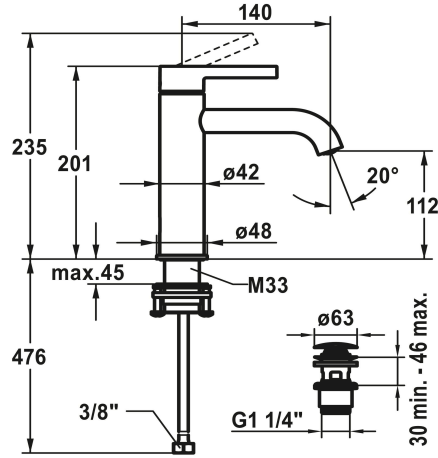

KWC BEVO

Lever mixer - basin

Modell-Linie: BEVO | 12.421.642.175FL

Taps | Manual taps

KWC-No.

124607
chromeline, A 140, flexible connection hoses 3/8", with pop-up valve

124608
chromeline, A 140, flexible connection hoses 3/8", without pop-up valve

3600013418
brushed copper, A 140, flexible connection hoses 3/8", with Push Open

3600013308
brushed copper, A 140, flexible connection hoses 3/8", without pop-up valve

3600013434
brushed graphite, A 140, flexible connection hoses 3/8", with Push Open

3600013296
brushed graphite, A 140, flexible connection hoses 3/8", without pop-up valve

- * Lever mixer
- * EcoProtect - water-saving device
- * Fixed spout
- Neoperl® Caché® CS, Coin Slot
- * OptimalSpace - ample space for washing or working
- * KWC cartridge M 35 OP
- with ceramic discs
- flow rate and temperature continuously variable

NEW

Technical Data

A_Spout_Spray

5 l/min (3 bar)

KWC BEVO Lever mixer - basin

Modell-Linie: BEVO | 12.421.642.175FL
Taps | Manual taps

Pop-up_valve	MIT_PUSH_OPEN
Connection	FLEXIBLE_ANSCHLUSSSCHL_3/8"
Spout	fixe
Handling	top lever
Color_code	brushed gold
Installation_type	Pillar installation
Article type	Lever mixer
Measure_Height	201
G_Acoustic_group	I
Projection_A	A 140
Energy Label (CH)	A
Dimension Water outlet	112
material	Brass