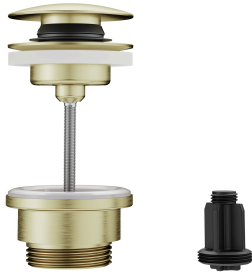

3600013296
brushed graphite, A 140, flexible connection hoses 3/8", without pop-up valve

- * Lever mixer
- * EcoProtect - water-saving device
- * Fixed spout
- Neoperl® Caché® CS, Coin Slot
- * OptimalSpace - ample space for washing or working
- * KWC cartridge M 35 OP
- with ceramic discs
- flow rate and temperature continuously variable

OHNE_ABLAUFGARNITUR

MIT_PUSH_OPEN

OHNE_ABLAUFGARNITUR

MIT_PUSH_OPEN

OHNE_ABLAUFGARNITUR

- temperature limitation
- * Flexible connection hoses 3/8"
- * QuickInstallation - Fastening via threaded connection with locking screws
- * Mounting hole size $\varnothing 35$ mm
- * Scope of delivery:
- KWC pop-up valve Push Open 2 in 1 Z.540.049.775

NEW

Technical Data

A_Spout_Spray

5 l/min (3 bar)

KWC BEVO Lever mixer - basin

Modell-Linie: BEVO | 12.421.642.175FL
Taps | Manual taps

Pop-up_valve	MIT_PUSH_OPEN
Connection	FLEXIBLE_ANSCHLUSSSCHL_3/8"
Spout	fixe
Handling	top lever
Color_code	brushed gold
Installation_type	Pillar installation
Article type	Lever mixer
Measure_Height	201
G_Acoustic_group	I
Projection_A	A 140
Energy Label (CH)	A
Dimension Water outlet	112
material	Brass

Spare Parts

Control cartridge

538331
Z.537.710

Pop-up valve Push Open

3600013518
Z.540.049.775