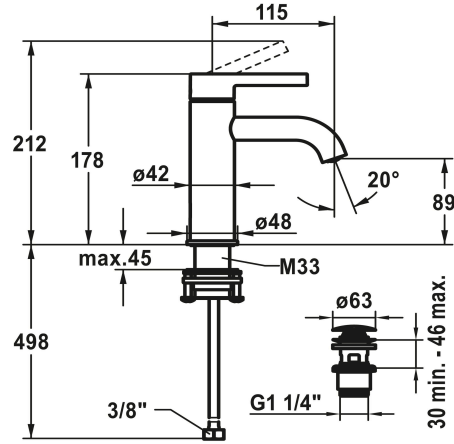

KWC BEVO

Lever mixer - basin

Modell-Linie: BEVO | 12.421.641.179FL

Taps | Manual taps

KWC-No.

124603
chromeline, A 115, flexible connection hoses 3/8", with pop-up valve

124604
chromeline, A 115, flexible connection hoses 3/8", without pop-up valve

3600013293
brushed graphite, A 115, flexible connection hoses 3/8", without pop-up valve

- * Lever mixer
- * EcoProtect - water-saving device
- * Fixed spout
- Neoperl® Caché® CS, Coin Slot
- * KWC cartridge M 35 OP
- with ceramic discs
- flow rate and temperature continuously variable

brushed graphite

brushed graphite

NEW

- temperature limitation
- * Flexible connection hoses 3/8"
- * QuickInstallation - Fastening via threaded connection with locking screws
- * Mounting hole size ø35 mm
- * Scope of delivery:
- KWC pop-up valve Push Open 2 in 1 Z.540.049.779

Technical Data

Auslaufmenge

5 l/min (3 bar)

KWC BEVO Lever mixer - basin

Modell-Linie: BEVO | 12.421.641.179FL
Taps | Manual taps

Ablaufgarnitur	mit Push Open
Anschluss	Flexible Anschlusschläuche 3/8"
Auslauf	fest
Bedienung	topbedient
Farbcode	brushed graphite
Installationsart	Standmontage
Artikeltyp	Hebelmischer
Mass Höhe	178
Armaturengeräuschgruppe	I
Ausladung A	A 115
Energieetikette (CH)	A
Mass-Wasseraustritt	89
Material	Messing