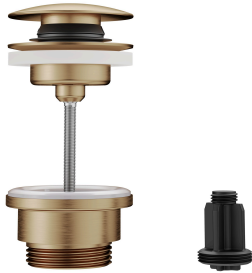

3600013293
brushed graphite, A 115, flexible connection hoses 3/8", without pop-up valve

- * Lever mixer
- * EcoProtect - water-saving device
- * Fixed spout
- Neoperl® Caché® CS, Coin Slot
- * KWC cartridge M 35 OP
- with ceramic discs
- flow rate and temperature continuously variable

brushed graphite

brushed graphite

NEW

Technical Data

Auslaufmenge

5 l/min (3 bar)

KWC BEVO

Lever mixer - basin

Modell-Linie: BEVO | 12.421.641.178FL

Taps | Manual taps

Ablaufgarnitur	mit Push Open
Anschluss	Flexible AnschlussSchläuche 3/8"
Auslauf	fest
Bedienung	topbedient
Farbcode	brushed copper
Installationsart	Standmontage
Artikeltyp	Hebelmischer
Mass Höhe	178
Armaturengeräuschgruppe	I
Ausladung A	A 115
Energieetikette (CH)	A
Mass-Wasseraustritt	89
Material	Messing

Spare Parts

Control cartridge

538331
Z.537.710

Pop-up valve Push Open

3600013519
Z.540.049.778