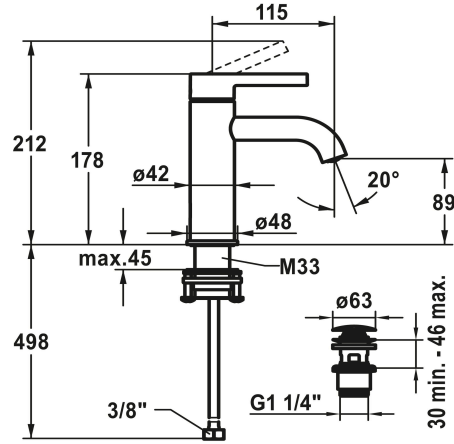

KWC BEVO

Lever mixer - basin

Modell-Linie: BEVO | 12.421.641.178FL

Taps | Manual taps

KWC-No.

124603
chromeline, A 115, flexible connection hoses 3/8", with pop-up valve

124604
chromeline, A 115, flexible connection hoses 3/8", without pop-up valve

3600013430
brushed copper, A 115, flexible connection hoses 3/8", with Push Open

3600013301
brushed copper, A 115, flexible connection hoses 3/8", without pop-up valve

3600013432
brushed graphite, A 115, flexible connection hoses 3/8", with Push Open

3600013293
brushed graphite, A 115, flexible connection hoses 3/8", without pop-up valve

- * Lever mixer
- * EcoProtect - water-saving device
- * Fixed spout
- Neoperl® Caché® CS, Coin Slot
- * KWC cartridge M 35 OP
- with ceramic discs
- flow rate and temperature continuously variable

Modell-Linie: BEVO | 12.421.641.178FL

Taps | Manual taps

Ablaufgarnitur	mit Push Open
Anschluss	Flexible AnschlussSchläuche 3/8"
Auslauf	fest
Bedienung	topbedient
Farbcode	brushed copper
Installationsart	Standmontage
Artikeltyp	Hebelmischer
Mass Höhe	178
Armaturengeräuschgruppe	I
Ausladung A	A 115
Energieetikette (CH)	A
Mass-Wasseraustritt	89
Material	Messing