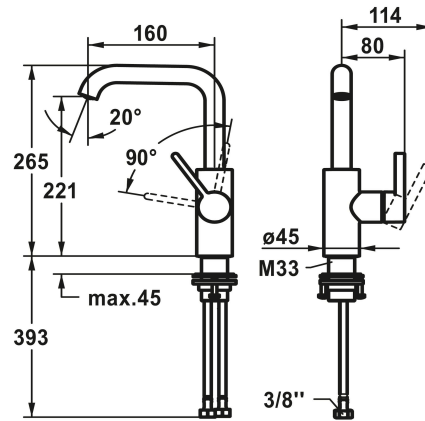

KWC BEVO

Lever mixer - basin

Modell-Linie: BEVO | 12.421.142.179FL

Taps | Manual taps

KWC-No.

124613
chromeline, A 160, flexible connection hoses 3/8", with pop-up valve

124614
chromeline, A 160, flexible connection hoses 3/8", without pop-up valve

3600013436
brushed copper, A 160, flexible connection hoses 3/8", with Push Open

3600013423
brushed copper, A 160, flexible connection hoses 3/8", without pop-up valve

3600013444
brushed graphite, A 160, flexible connection hoses 3/8", with Push Open

3600013425
brushed graphite, A 160, flexible connection hoses 3/8", without pop-up valve

* Lever mixer

- * Lever installation only possible on the right side
- Child safety: cold water flow in lever position towards the front
- * EcoProtect - water-saving device
- * Swivel spout 120°, extensible to 360°
- Neoperl® Caché® CS, Coin Slot
- * OptimalSpace - ample space for washing or working

4,7 l/min (3 bar)

KWC BEVO Lever mixer - basin

Modell-Linie: BEVO | 12.421.142.179FL
Taps | Manual taps

Pop-up_valve	OHNE_ABLAUFGARNITUR
Connection	FLEXIBLE_ANSCHLUSSSCHL_3/8"
Spout	swivel
Handling	side lever
Color_code	brushed graphite
Installation_type	Pillar installation
Article type	Lever mixer
Design	L-Spout
Measure_Height	265
G_Acoustic group	I
Projection_A	A 160
Energy Label (CH)	A
Dimension Water outlet	221
material	Brass